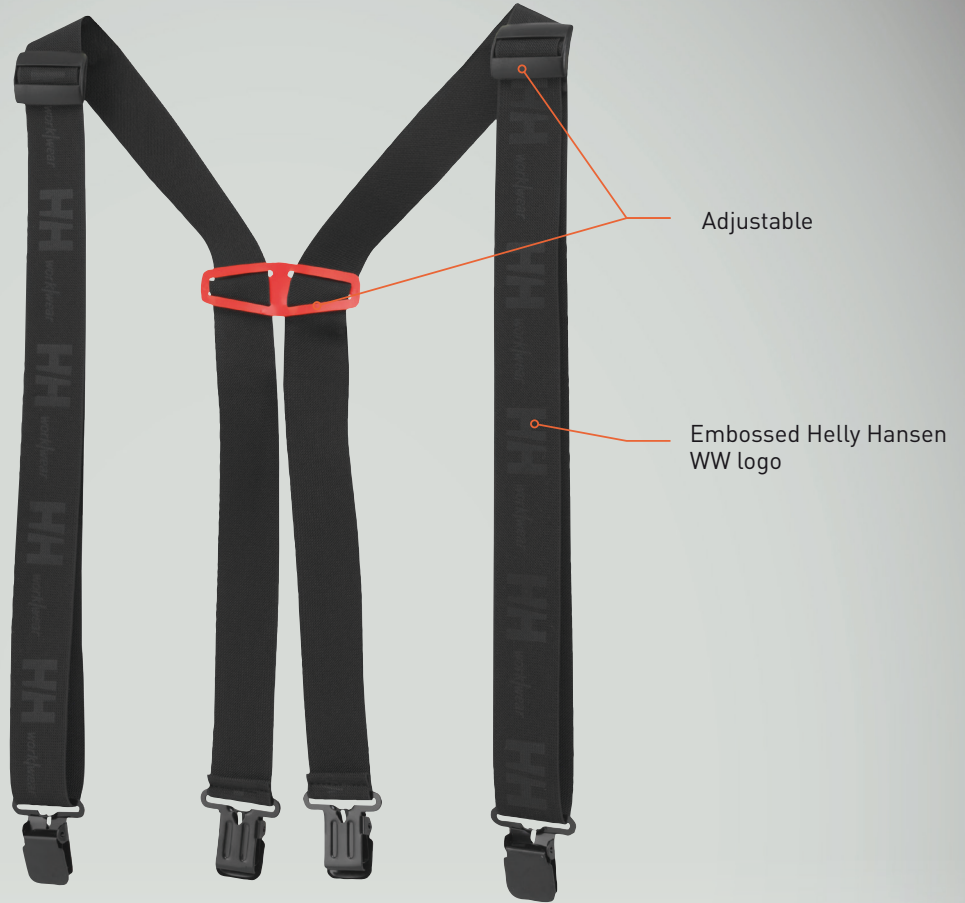

**H/H**<sup>®</sup>  
*work/wear*

# 79523 LOGO SUSPENDERS

990

COLORS: 990 BLACK

FABRIC: SYNTHETIC WOVEN

SIZES: STD

- Adjustable
- Embossed Helly Hansen WW logo